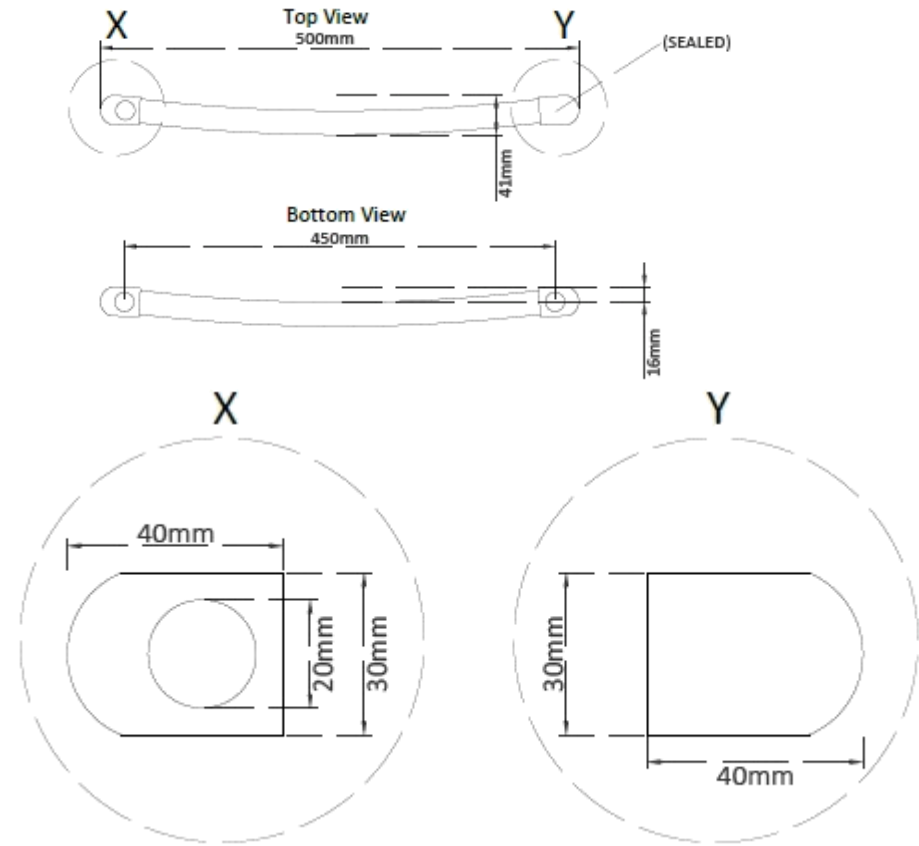

Prestige Radiators Ltd - Unit 2, North Point Business Park, Eggborough, North Yorks, DN14  
0JT - 0800 083 0373 - www.cnmonline.co.uk - www.prestigewashrooms.co.uk

Tolerance (mm)	Tubes	Finish	Height (mm)	Width (mm)	Pipe Centres (mm)	Watts	BTU's
±2	23	White	1200	400	350	492	1678
±2	23	White	1200	450	300	544	1856
±2	23	White	1200	500	450	596	2033
±2	23	White	1200	600	500	700	2387

Product	Code	EAN
1200 x 400 White Curved	PP1200X400WC	
1200 x 450 White Curved	PP1200X450WC	
1200 x 500 White Curved	PP1200X500WC	
1200 x 600 White Curved	PP1200X600WC	