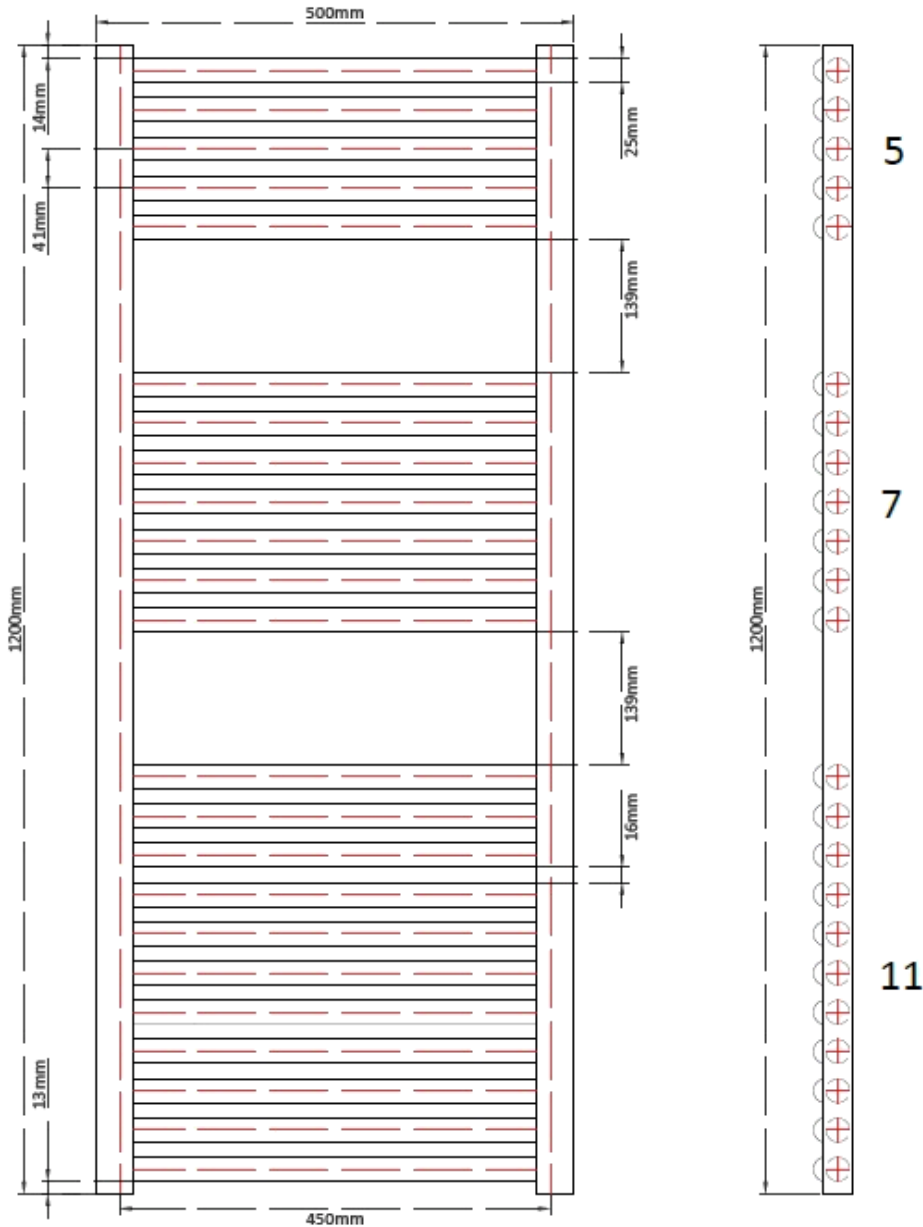

Prestige Radiators Ltd - Unit 2, North Point Business Park, Eggborough, North Yorks, DN14  
0JT - 0800 083 0373 - www.cnmonline.co.uk - www.prestigewashrooms.co.uk

Tolerance (mm)	Tubes	Finish	Height (mm)	Width (mm)	Pipe Centres (mm)	Watts	BTU's
±2	23	White	1200	400	350	492	1678
±2	23	White	1200	450	300	544	1856
±2	23	White	1200	500	450	596	2033
±2	23	White	1200	600	500	700	2387

Product	Code	EAN
1200 x 400 White Curved	PP1200X400WC	
1200 x 450 White Curved	PP1200X450WC	
1200 x 500 White Curved	PP1200X500WC	
1200 x 600 White Curved	PP1200X600WC	