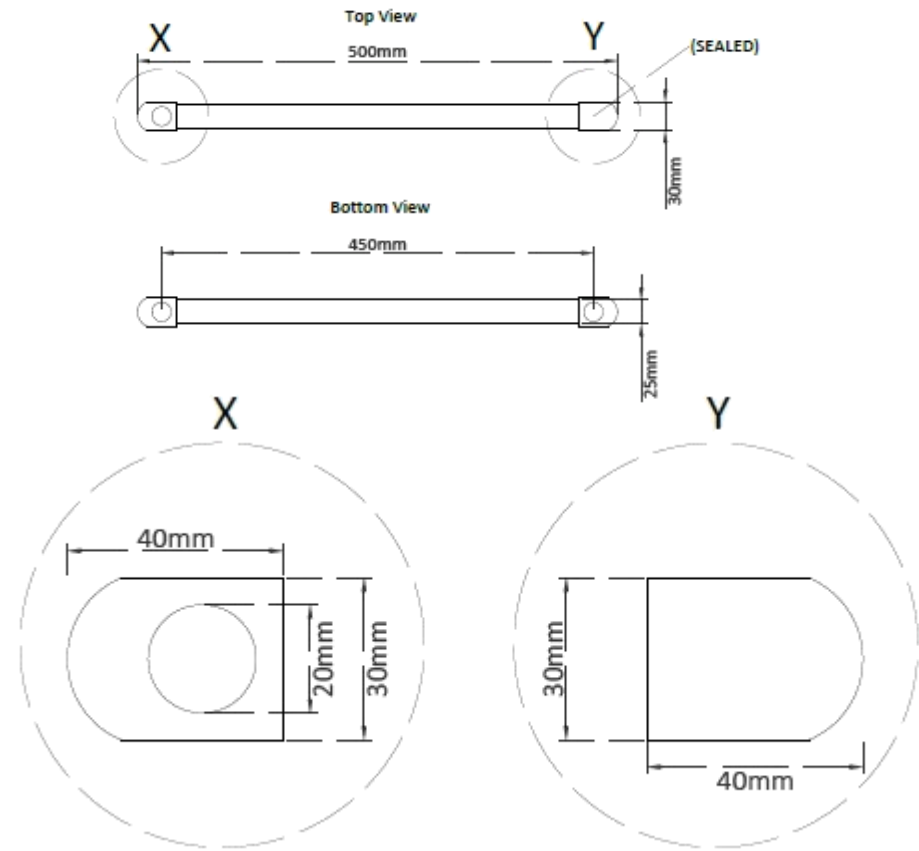

Prestige Radiators Ltd - Unit 2, North Point Business Park, Eggborough, North Yorks, DN14  
QJT - 0800 083 0373 - www.cnmonline.co.uk - www.prestigewashrooms.co.uk

Tolerance (mm)	Tubes	Finish	Height (mm)	Width (mm)	Pipe Centres (mm)	Watts	BTU's
±2	22	White	1200	400	350	492	1678
±2	22	White	1200	450	300	544	1856
±2	22	White	1200	500	450	596	2033
±2	22	White	1200	600	500	700	2387

Product	Code	EAN
1200 x 400 White Straight	PP1200X400WS	
1200 x 450 White Straight	PP1200X450WS	
1200 x 500 White Straight	PP1200X500WS	
1200 x 600 White Straight	PP1200X600WS	