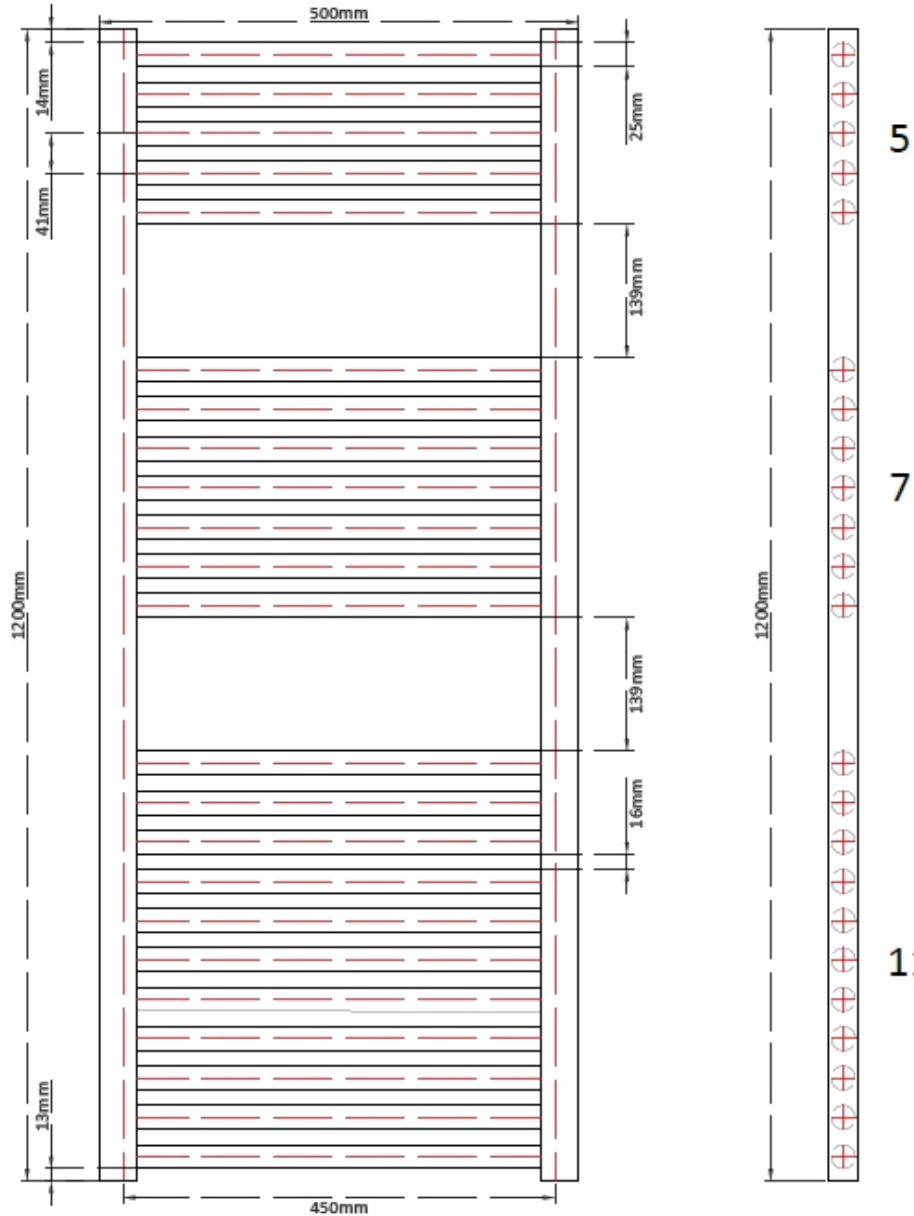

Prestige Radiators Ltd - Unit 2, North Point Business Park, Eggborough, North Yorks, DN14  
QJT - 0800 083 0373 - www.cnmonline.co.uk - www.prestigewashrooms.co.uk

Tolerance (mm)	Tubes	Finish	Height (mm)	Width (mm)	Pipe Centres (mm)	Watts	BTU's
±2	22	White	1200	400	350	492	1678
±2	22	White	1200	450	300	544	1856
±2	22	White	1200	500	450	596	2033
±2	22	White	1200	600	500	700	2387

Product	Code	EAN
1200 x 400 White Straight	PP1200X400WS	
1200 x 450 White Straight	PP1200X450WS	
1200 x 500 White Straight	PP1200X500WS	
1200 x 600 White Straight	PP1200X600WS	