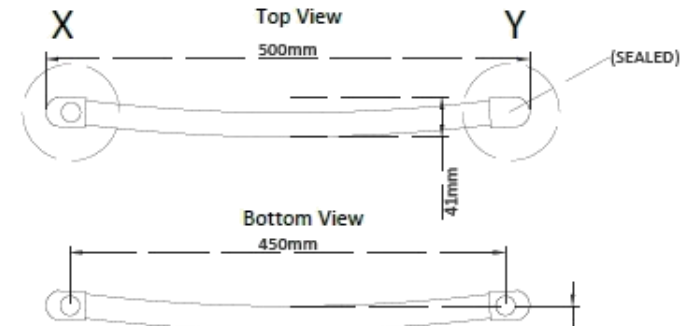

Prestige Radiators Ltd - Unit 2, North Point Business Park, Eggborough, North Yorks, DN14
OJT - 0800 083 0373 - www.cnmonline.co.uk - www.prestigewashrooms.co.uk

4

8

Tolerance (mm)	Tubes	Finish	Height (mm)	Width (mm)	Pipe Centres (mm)	Watts	BTU's
±2	12	Chrome	600	350	300	154	525
±2	12	Chrome	600	400	305	173	590
±2	12	Chrome	600	450	400	191	652
±2	12	Chrome	600	500	450	209	713
±2	12	Chrome	600	600	550	246	839

Product	Code	EAN
600 x 350 Chrome Curved	PP600X350CC	
600 x 400 Chrome Curved	PP600X400CC	
600 x 450 Chrome Curved	PP600X450CC	
600 x 500 Chrome Curved	PP600X500CC	
600 x 600 Chrome Curved	PP600X600CC	