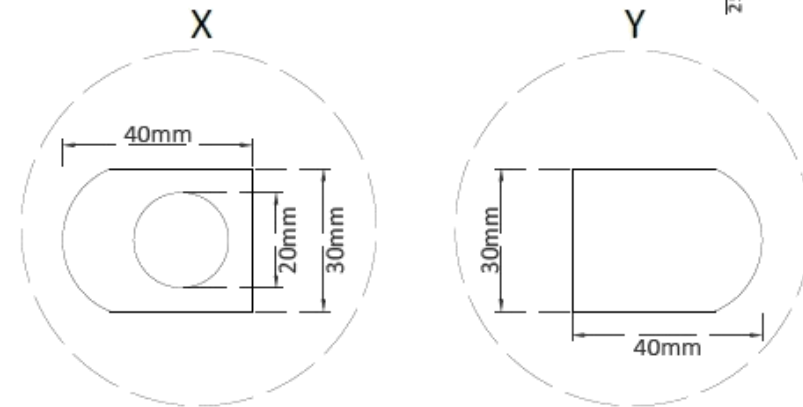

Prestige Radiators Ltd - Unit 2, North Point Business Park, Eggborough, North Yorks, DN14
OJT - 0800 083 0373 - www.cnmonline.co.uk - www.prestigewashrooms.co.uk

4

8

Tolerance (mm)	Tubes	Finish	Height (mm)	Width (mm)	Pipe Centres (mm)	Watts	BTU's
±2	12	Chrome	600	350	300	154	525
±2	12	Chrome	600	400	305	173	590
±2	12	Chrome	600	450	400	191	652
±2	12	Chrome	600	500	450	209	713
±2	12	Chrome	600	600	550	246	839

Product	Code	EAN
600 x 350 Chrome Curved	PP600X350CC	
600 x 400 Chrome Curved	PP600X400CC	
600 x 450 Chrome Curved	PP600X450CC	
600 x 500 Chrome Curved	PP600X500CC	
600 x 600 Chrome Curved	PP600X600CC	