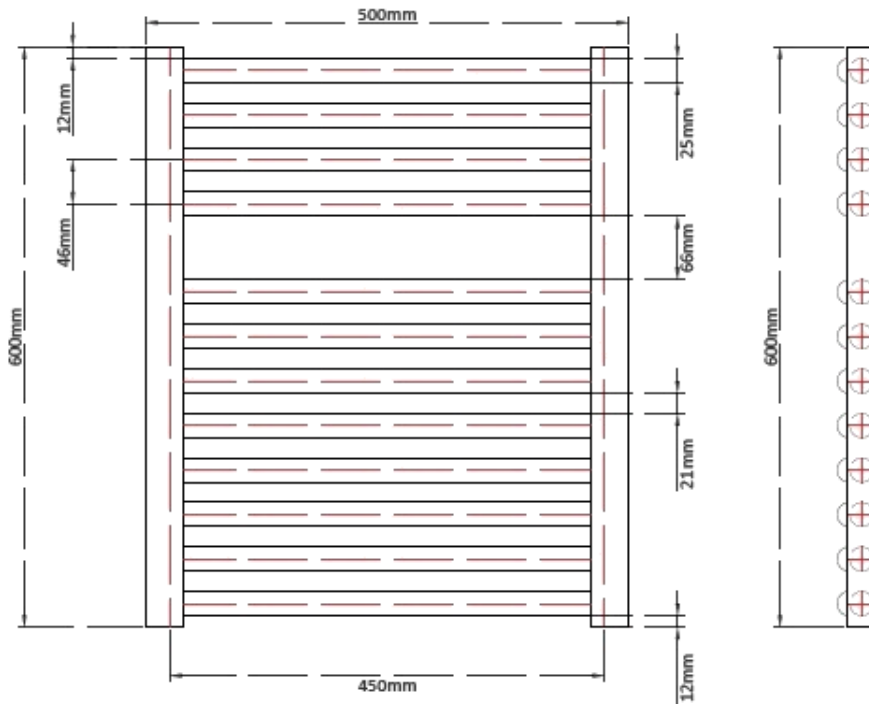

Prestige Radiators Ltd - Unit 2, North Point Business Park, Eggborough, North Yorks, DN14
OJT - 0800 083 0373 - www.cnmonline.co.uk - www.prestigewashrooms.co.uk

4

8

Tolerance (mm)	Tubes	Finish	Height (mm)	Width (mm)	Pipe Centres (mm)	Watts	BTU's
±2	12	Chrome	600	350	300	154	525
±2	12	Chrome	600	400	305	173	590
±2	12	Chrome	600	450	400	191	652
±2	12	Chrome	600	500	450	209	713
±2	12	Chrome	600	600	550	246	839

Product	Code	EAN
600 x 350 Chrome Curved	PP600X350CC	
600 x 400 Chrome Curved	PP600X400CC	
600 x 450 Chrome Curved	PP600X450CC	
600 x 500 Chrome Curved	PP600X500CC	
600 x 600 Chrome Curved	PP600X600CC	