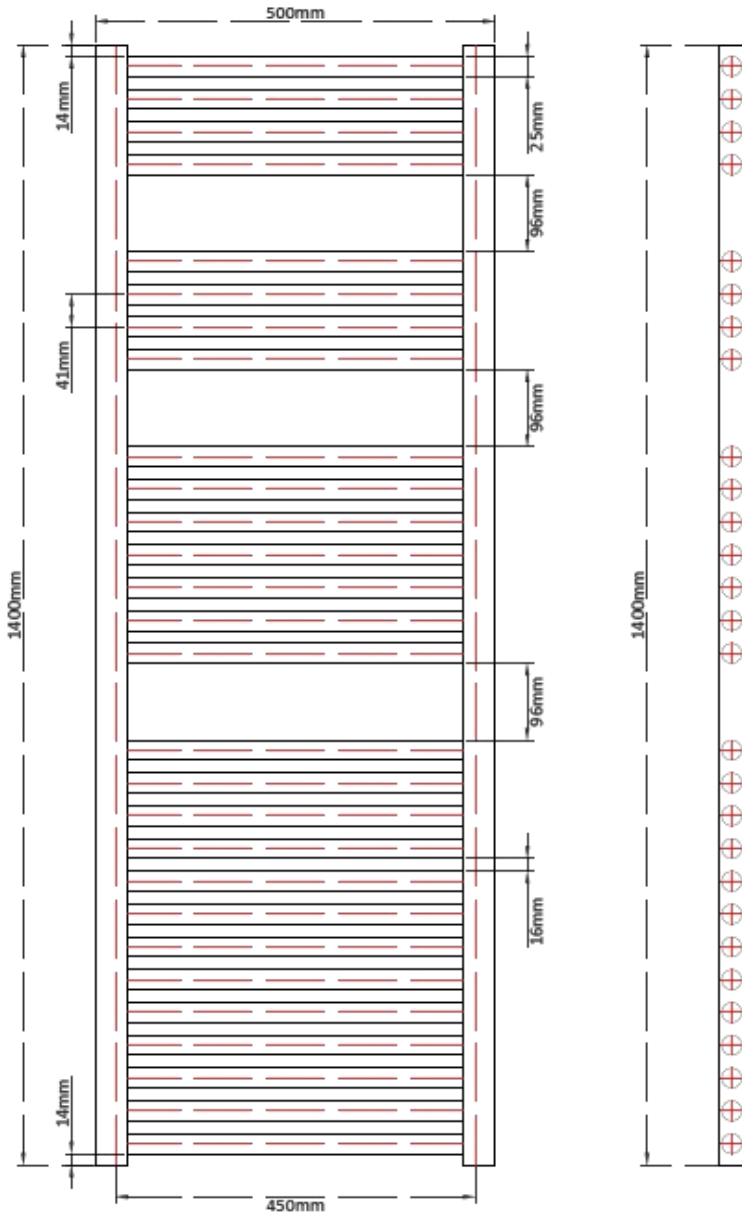

Prestige Radiators Ltd - Unit 2, North Point Business Park, Eggborough, North Yorks, DN14  
OJT - 0800 083 0373 - www.cnmonline.co.uk - www.prestigewashrooms.co.uk

4

4

7

13

Tolerance (mm)	Tubes	Finish	Height (mm)	Width (mm)	Pipe Centres (mm)	Watts	BTU's
±2	28	Chrome	1400	400	350	390	1328
±2	28	Chrome	1400	450	300	431	1469
±2	28	Chrome	1400	500	450	472	1610
±2	28	Chrome	1400	600	500	555	1892
±2	28	Chrome	1400	700	650	638	2174
±2	28	Chrome	1400	750	700	679	2315

Product	Code	EAN
1400 x 400 Chrome Straight	PP1400X400CS	
1400 x 450 Chrome Straight	PP1400X400CS	
1400 x 500 Chrome Straight	PP1400X400CS	
1400 x 600 Chrome Straight	PP1400X400CS	
1400 x 700 Chrome Straight	PP1400X400CS	
1400 x 750 Chrome Straight	PP1400X400CS	