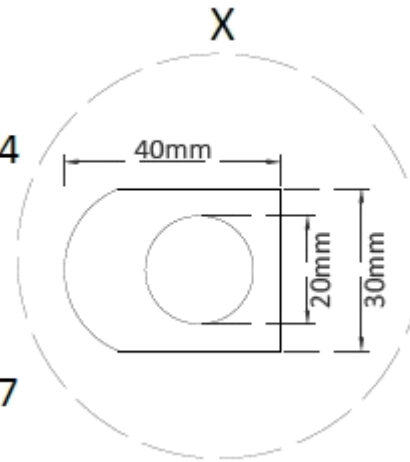

Prestige Radiators Ltd - Unit 2, North Point Business Park, Eggborough, North Yorks, DN14  
OJT - 0800 083 0373 - www.cnmonline.co.uk - www.prestigewashrooms.co.uk

4

4

7

13

Tolerance (mm)	Tubes	Finish	Height (mm)	Width (mm)	Pipe Centres (mm)	Watts	BTU's
±2	28	Chrome	1400	400	350	390	1328
±2	28	Chrome	1400	450	300	431	1469
±2	28	Chrome	1400	500	450	472	1610
±2	28	Chrome	1400	600	500	555	1892
±2	28	Chrome	1400	700	650	638	2174
±2	28	Chrome	1400	750	700	679	2315

Product	Code	EAN
1400 x 400 Chrome Straight	PP1400X400CS	
1400 x 450 Chrome Straight	PP1400X400CS	
1400 x 500 Chrome Straight	PP1400X400CS	
1400 x 600 Chrome Straight	PP1400X400CS	
1400 x 700 Chrome Straight	PP1400X400CS	
1400 x 750 Chrome Straight	PP1400X400CS	