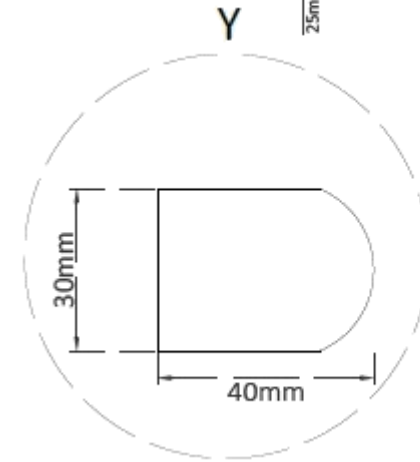

Prestige Radiators Ltd - Unit 2, North Point Business Park, Eggborough, North Yorks, DN14  
OJT - 0800 083 0373 - www.cnmonline.co.uk - www.prestigewashrooms.co.uk

4

4

7

13

Tolerance (mm)	Tubes	Finish	Height (mm)	Width (mm)	Pipe Centres (mm)	Watts	BTU's
±2	28	Chrome	1400	400	350	390	1328
±2	28	Chrome	1400	450	300	431	1469
±2	28	Chrome	1400	500	450	472	1610
±2	28	Chrome	1400	600	500	555	1892
±2	28	Chrome	1400	700	650	638	2174
±2	28	Chrome	1400	750	700	679	2315

Product	Code	EAN
1400 x 400 Chrome Straight	PP1400X400CS	
1400 x 450 Chrome Straight	PP1400X400CS	
1400 x 500 Chrome Straight	PP1400X400CS	
1400 x 600 Chrome Straight	PP1400X400CS	
1400 x 700 Chrome Straight	PP1400X400CS	
1400 x 750 Chrome Straight	PP1400X400CS	