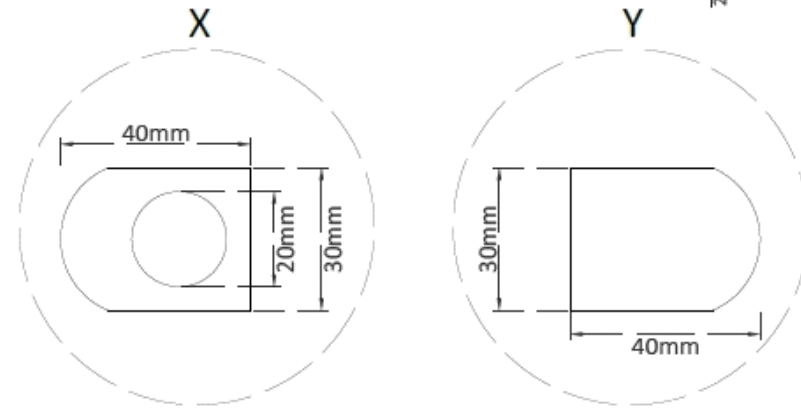

Prestige Radiators Ltd - Unit 2, North Point Business Park, Eggborough, North Yorks, DN14  
QJT - 0800 083 0373 - www.cnmonline.co.uk - www.prestigewashrooms.co.uk

5

6

9

Tolerance (mm)	Tubes	Finish	Height (mm)	Width (mm)	Pipe Centres (mm)	Watts	BTU's
±2	20	Chrome	1000	400	350	271	925
±2	20	Chrome	1000	500	450	327	1116
±2	20	Chrome	1000	600	550	383	1307

Product	Code	EAN
1000 x 400 Chrome Straight	PP1000X400CS	
1000 x 500 Chrome Straight	PP1000X500CS	
1000 x 600 Chrome Straight	PP1000X600CS	