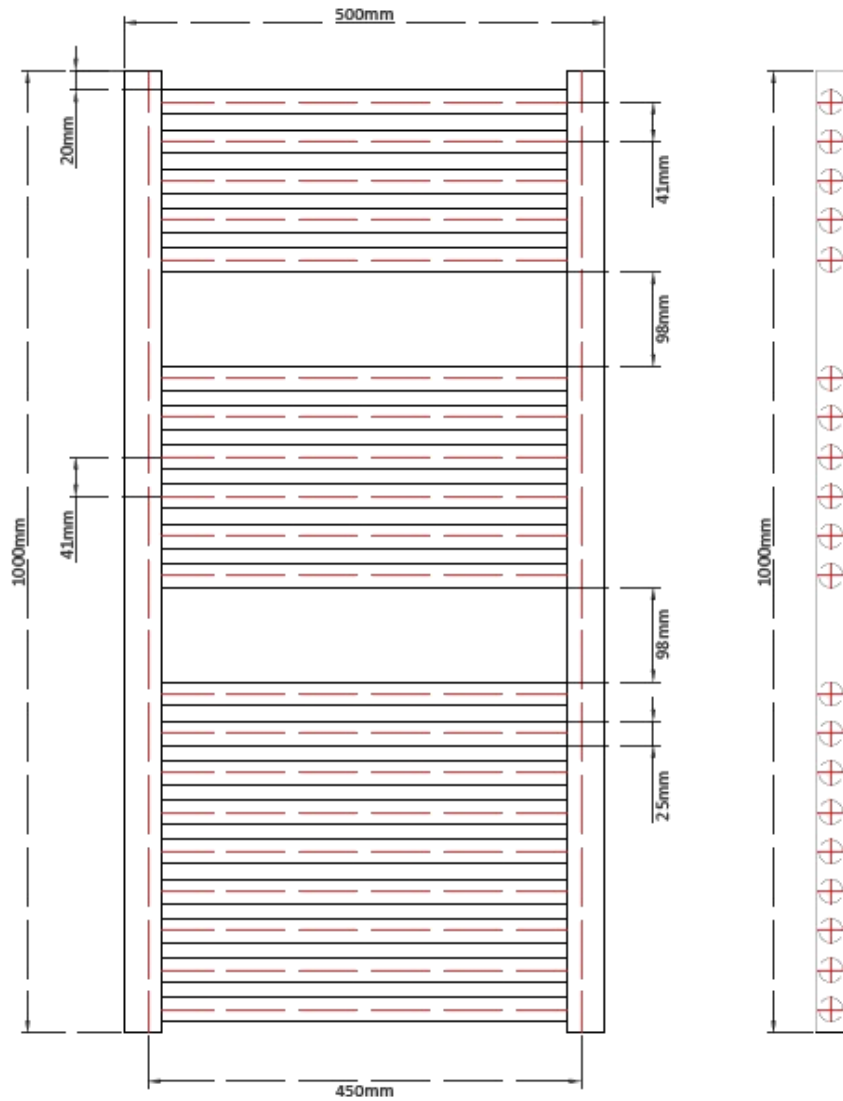

1000 Chrome Straight

Proprietary and Confidential

The information contained in this drawing is the sole property of Prestige Radiators Ltd.
Any reproduction in part or as a whole without the written permission of Prestige Radiators Ltd is prohibited.

Prestige Radiators Ltd - Unit 2, North Point Business Park, Eggborough, North Yorks, DN14
QJT - 0800 083 0373 - www.cnmonline.co.uk - www.prestigewashrooms.co.uk

5

6

9