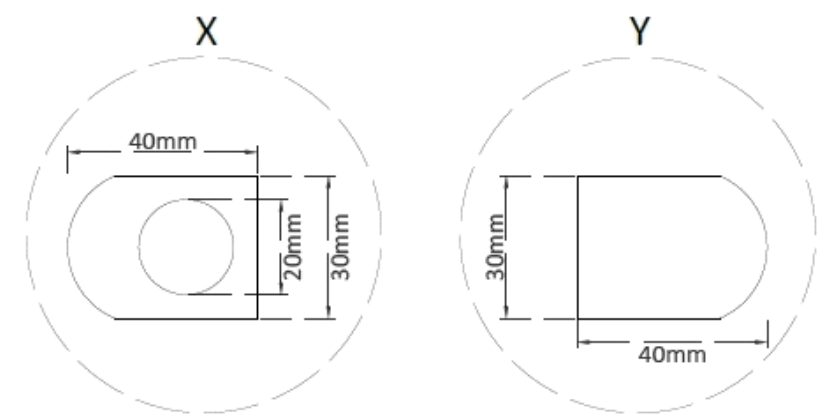

Prestige Radiators Ltd - Unit 2, North Point Business Park, Eggborough, North Yorks, DN14
0JT - 0800 083 0373 - www.cnmonline.co.uk - www.prestigewashrooms.co.uk

5

12

Tolerance (mm)	Tubes	Finish	Height (mm)	Width (mm)	Pipe Centres (mm)	Watts	BTU's
±2	17	Chrome	800	400	350	239	815
±2	17	Chrome	800	450	400	265	904
±2	17	Chrome	800	500	450	291	993
±2	17	Chrome	800	600	550	343	1170
±2	17	Chrome	800	750	700	420	1433

Product	Code	EAN
800 x 400 Chrome Curved	PP800X400CC	
800 x 450 Chrome Curved	PP800X450CC	
800 x 500 Chrome Curved	PP800X500CC	
800 x 600 Chrome Curved	PP800X600CC	
800 x 750 Chrome Curved	PP800X750CC	