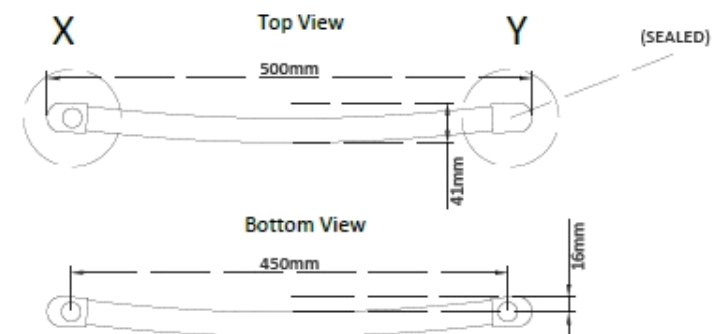

Prestige Radiators Ltd - Unit 2, North Point Business Park, Eggborough, North Yorks, DN14
0JT - 0800 083 0373 - www.cnmonline.co.uk - www.prestigewashrooms.co.uk

5

12

Tolerance (mm)	Tubes	Finish	Height (mm)	Width (mm)	Pipe Centres (mm)	Watts	BTU's
±2	17	Chrome	800	400	350	239	815
±2	17	Chrome	800	450	400	265	904
±2	17	Chrome	800	500	450	291	993
±2	17	Chrome	800	600	550	343	1170
±2	17	Chrome	800	750	700	420	1433

Product	Code	EAN
800 x 400 Chrome Curved	PP800X400CC	
800 x 450 Chrome Curved	PP800X450CC	
800 x 500 Chrome Curved	PP800X500CC	
800 x 600 Chrome Curved	PP800X600CC	
800 x 750 Chrome Curved	PP800X750CC	