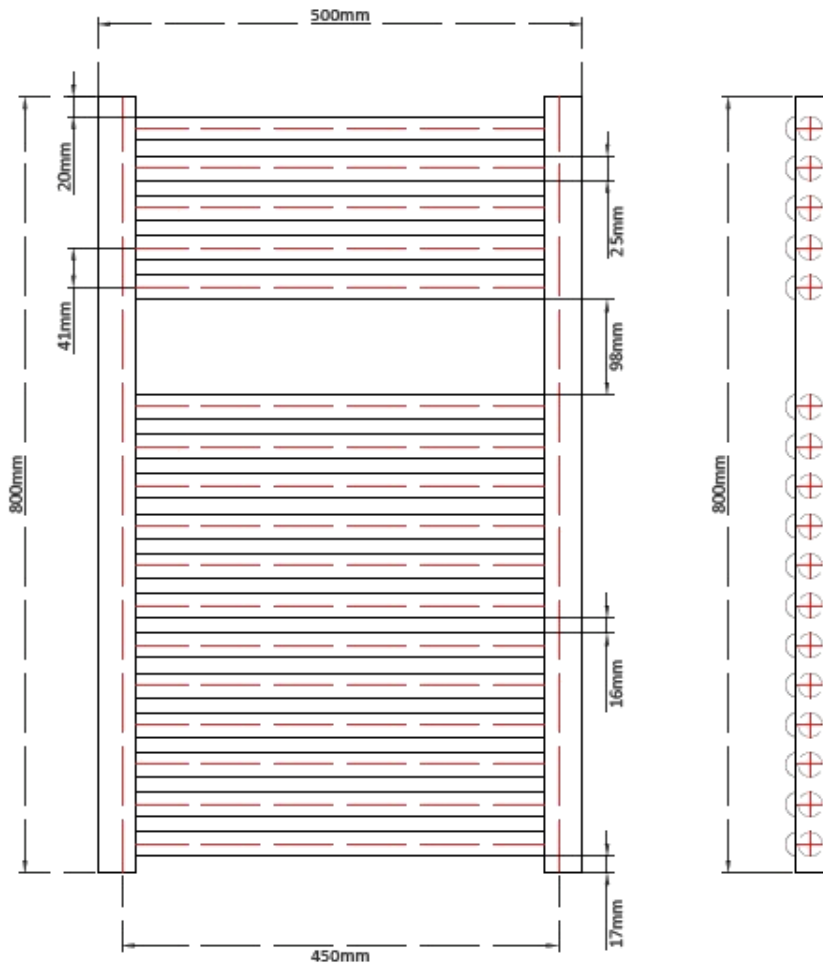

Prestige Radiators Ltd - Unit 2, North Point Business Park, Eggborough, North Yorks, DN14
0JT - 0800 083 0373 - www.cnmonline.co.uk - www.prestigewashrooms.co.uk

5

12

Tolerance (mm)	Tubes	Finish	Height (mm)	Width (mm)	Pipe Centres (mm)	Watts	BTU's
±2	17	Chrome	800	400	350	239	815
±2	17	Chrome	800	450	400	265	904
±2	17	Chrome	800	500	450	291	993
±2	17	Chrome	800	600	550	343	1170
±2	17	Chrome	800	750	700	420	1433

Product	Code	EAN
800 x 400 Chrome Curved	PP800X400CC	
800 x 450 Chrome Curved	PP800X450CC	
800 x 500 Chrome Curved	PP800X500CC	
800 x 600 Chrome Curved	PP800X600CC	
800 x 750 Chrome Curved	PP800X750CC	