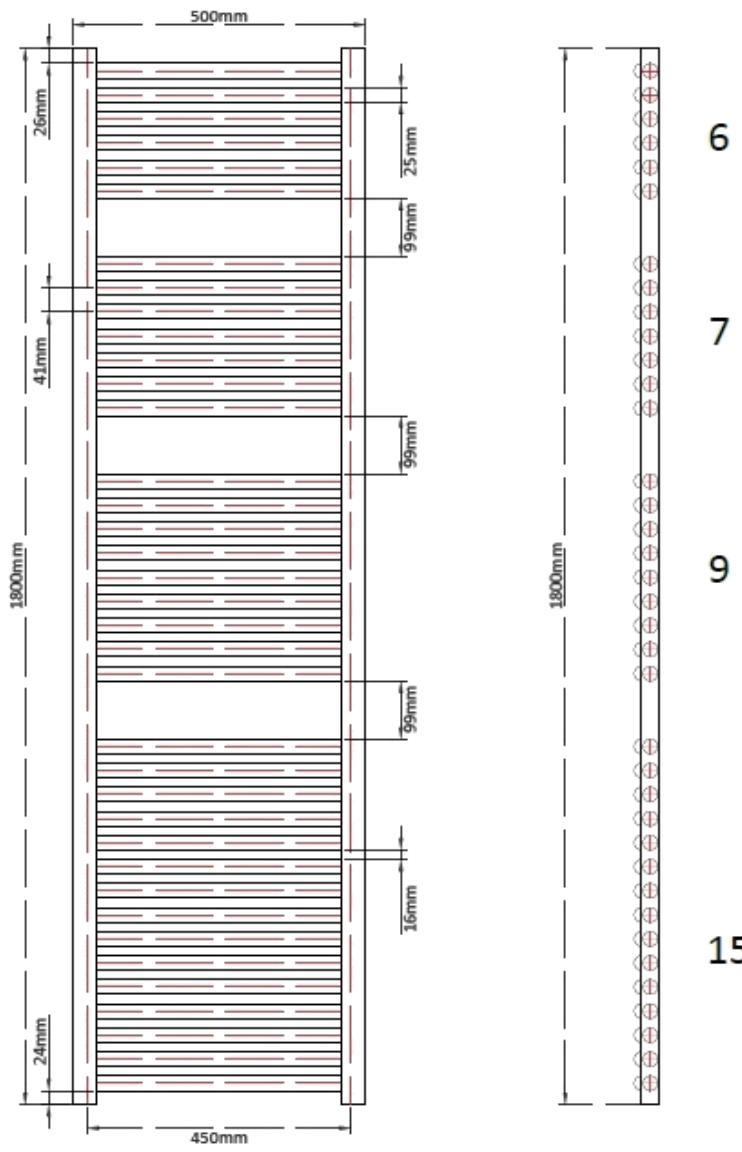

Prestige Radiators Ltd - Unit 2, North Point Business Park, Eggborough, North Yorks, DN14
 0JT - 0800 083 0373 - www.cnmonline.co.uk - www.prestigewashrooms.co.uk

Tolerance (mm)	Tubes	Finish	Height (mm)	Width (mm)	Pipe Centres (mm)	Watts	BTU's
±2	37	Chrome	1800	400	350	548	1870
±2	37	Chrome	1800	450	300	617	2105
±2	37	Chrome	1800	500	450	684	2431
±2	37	Chrome	1800	600	500	823	2808

Product	Code	EAN
1800 x 400 Chrome Curved	PP1800X400CC	
1800 x 450 Chrome Curved	PP1800X450CC	
1800 x 500 Chrome Curved	PP1800X500CC	
1800 x 600 Chrome Curved	PP1800X600CC	

6
7
9
15