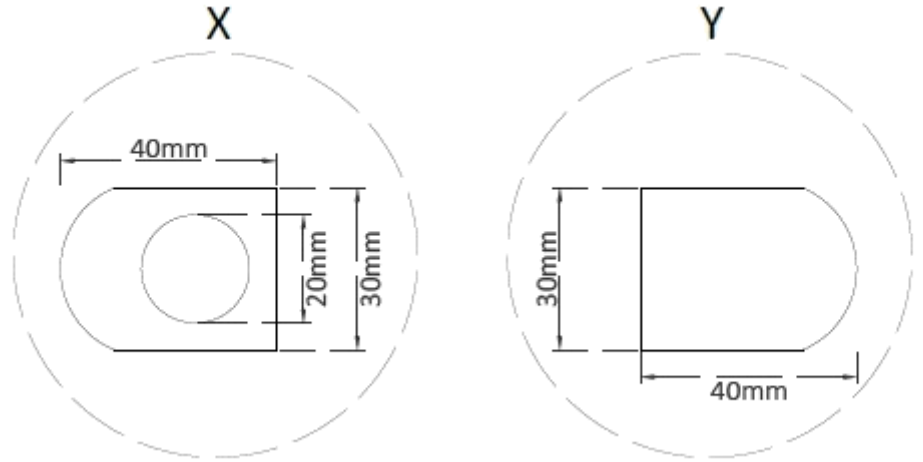

Prestige Radiators Ltd - Unit 2, North Point Business Park, Eggborough, North Yorks, DN14
 0JT - 0800 083 0373 - www.cnmonline.co.uk - www.prestigewashrooms.co.uk

Tolerance (mm)	Tubes	Finish	Height (mm)	Width (mm)	Pipe Centres (mm)	Watts	BTU's
±2	37	Chrome	1800	400	350	548	1870
±2	37	Chrome	1800	450	300	617	2105
±2	37	Chrome	1800	500	450	684	2431
±2	37	Chrome	1800	600	500	823	2808

Product	Code	EAN
1800 x 400 Chrome Curved	PP1800X400CC	
1800 x 450 Chrome Curved	PP1800X450CC	
1800 x 500 Chrome Curved	PP1800X500CC	
1800 x 600 Chrome Curved	PP1800X600CC	

6
7
9
15