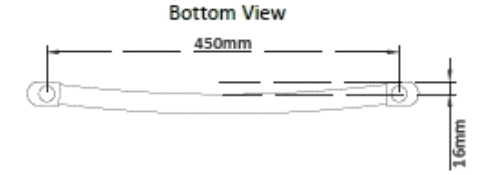

Prestige Radiators Ltd - Unit 2, North Point Business Park, Eggborough, North Yorks, DN14
 0JT - 0800 083 0373 - www.cnmonline.co.uk - www.prestigewashrooms.co.uk

Tolerance (mm)	Tubes	Finish	Height (mm)	Width (mm)	Pipe Centres (mm)	Watts	BTU's
±2	37	Chrome	1800	400	350	548	1870
±2	37	Chrome	1800	450	300	617	2105
±2	37	Chrome	1800	500	450	684	2431
±2	37	Chrome	1800	600	500	823	2808

Product	Code	EAN
1800 x 400 Chrome Curved	PP1800X400CC	
1800 x 450 Chrome Curved	PP1800X450CC	
1800 x 500 Chrome Curved	PP1800X500CC	
1800 x 600 Chrome Curved	PP1800X600CC	

6
7
9
15