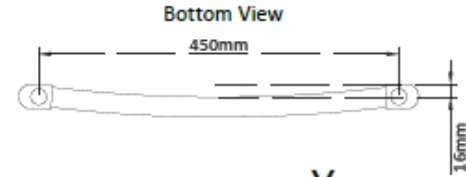

Prestige Radiators Ltd - Unit 2, North Point Business Park, Eggborough, North Yorks, DN14
OJT - 0800 083 0373 - www.cnmonline.co.uk - www.prestigewashrooms.co.uk

4

4

7

Tolerance (mm)	Tubes	Finish	Height (mm)	Width (mm)	Pipe Centres (mm)	Watts	BTU's
±2	28	Chrome	1400	400	350	390	1328
±2	28	Chrome	1400	450	300	431	1469
±2	28	Chrome	1400	500	450	472	1610
±2	28	Chrome	1400	600	500	555	1892
±2	28	Chrome	1400	700	650	638	2174
±2	28	Chrome	1400	750	700	679	2315