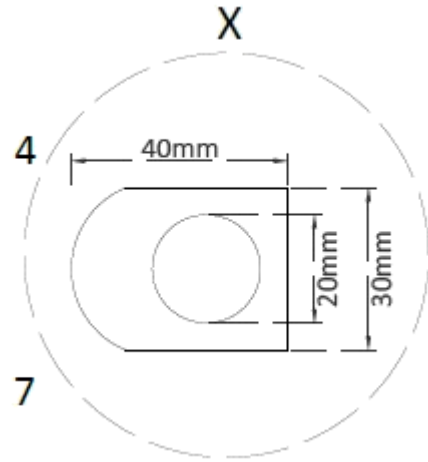

Prestige Radiators Ltd - Unit 2, North Point Business Park, Eggborough, North Yorks, DN14
OJT - 0800 083 0373 - www.cnmonline.co.uk - www.prestigewashrooms.co.uk

4

4

7

Tolerance (mm)	Tubes	Finish	Height (mm)	Width (mm)	Pipe Centres (mm)	Watts	BTU's
±2	28	Chrome	1400	400	350	390	1328
±2	28	Chrome	1400	450	300	431	1469
±2	28	Chrome	1400	500	450	472	1610
±2	28	Chrome	1400	600	500	555	1892
±2	28	Chrome	1400	700	650	638	2174
±2	28	Chrome	1400	750	700	679	2315

13

Product	Code	EAN
1400 x 400 Chrome Curved	PP1400X400CC	
1400 x 450 Chrome Curved	PP1400X400CC	
1400 x 500 Chrome Curved	PP1400X400CC	
1400 x 600 Chrome Curved	PP1400X400CC	
1400 x 700 Chrome Curved	PP1400X400CC	
1400 x 750 Chrome Curved	PP1400X400CC	