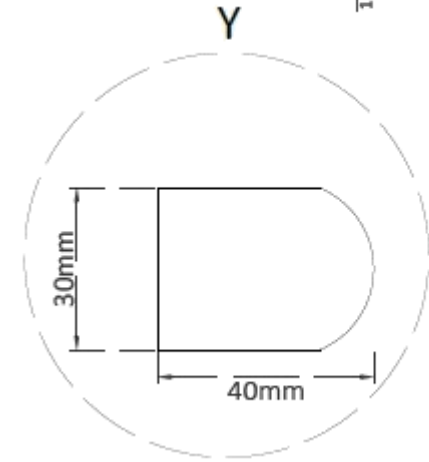

Prestige Radiators Ltd - Unit 2, North Point Business Park, Eggborough, North Yorks, DN14
OJT - 0800 083 0373 - www.cnmonline.co.uk - www.prestigewashrooms.co.uk

4

4

7

Tolerance (mm)	Tubes	Finish	Height (mm)	Width (mm)	Pipe Centres (mm)	Watts	BTU's
±2	28	Chrome	1400	400	350	390	1328
±2	28	Chrome	1400	450	300	431	1469
±2	28	Chrome	1400	500	450	472	1610
±2	28	Chrome	1400	600	500	555	1892
±2	28	Chrome	1400	700	650	638	2174
±2	28	Chrome	1400	750	700	679	2315

13

Product	Code	EAN
1400 x 400 Chrome Curved	PP1400X400CC	
1400 x 450 Chrome Curved	PP1400X400CC	
1400 x 500 Chrome Curved	PP1400X400CC	
1400 x 600 Chrome Curved	PP1400X400CC	
1400 x 700 Chrome Curved	PP1400X400CC	
1400 x 750 Chrome Curved	PP1400X400CC	