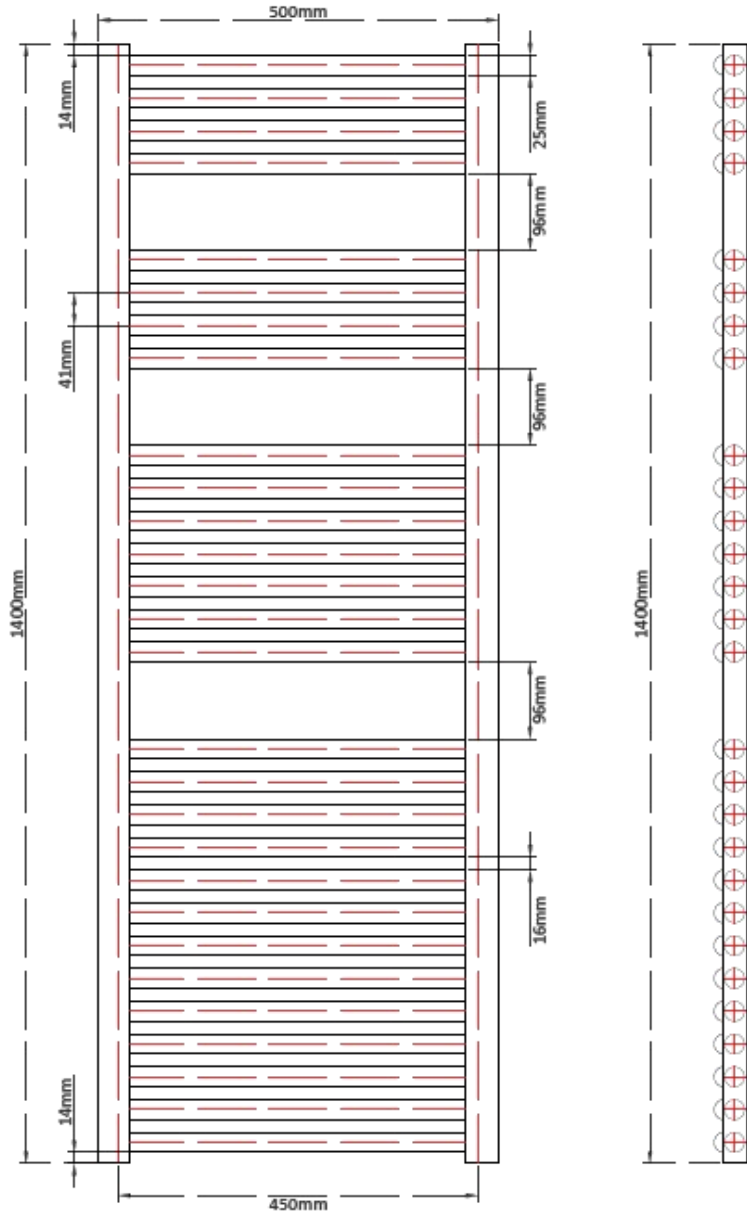

Prestige Radiators Ltd - Unit 2, North Point Business Park, Eggborough, North Yorks, DN14
OJT - 0800 083 0373 - www.cnmonline.co.uk - www.prestigewashrooms.co.uk

4

4

7

Tolerance (mm)	Tubes	Finish	Height (mm)	Width (mm)	Pipe Centres (mm)	Watts	BTU's
±2	28	Chrome	1400	400	350	390	1328
±2	28	Chrome	1400	450	300	431	1469
±2	28	Chrome	1400	500	450	472	1610
±2	28	Chrome	1400	600	500	555	1892
±2	28	Chrome	1400	700	650	638	2174
±2	28	Chrome	1400	750	700	679	2315

13

Product	Code	EAN
1400 x 400 Chrome Curved	PP1400X400CC	
1400 x 450 Chrome Curved	PP1400X400CC	
1400 x 500 Chrome Curved	PP1400X400CC	
1400 x 600 Chrome Curved	PP1400X400CC	
1400 x 700 Chrome Curved	PP1400X400CC	
1400 x 750 Chrome Curved	PP1400X400CC	