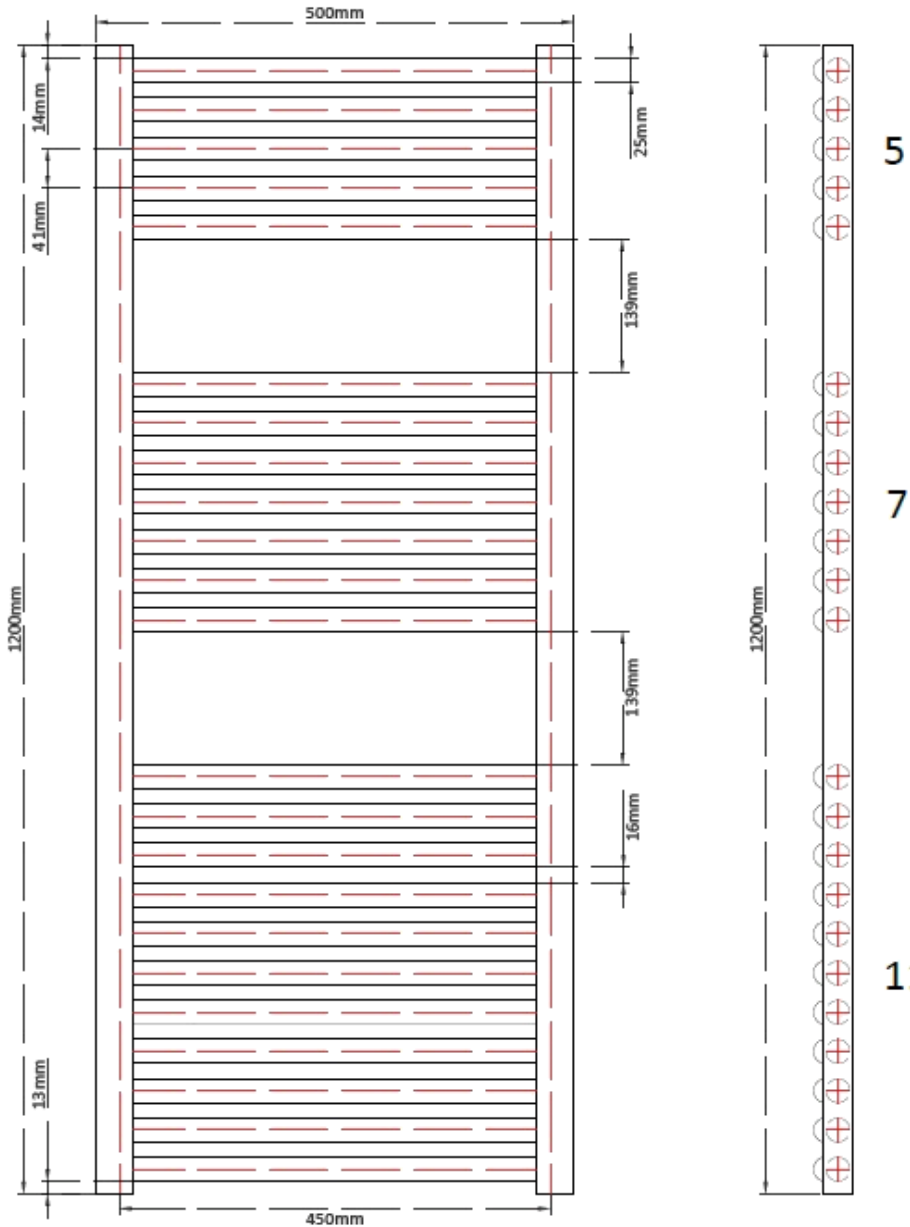

Prestige Radiators Ltd - Unit 2, North Point Business Park, Eggborough, North Yorks, DN14
0JT - 0800 083 0373 - www.cnmonline.co.uk - www.prestigewashrooms.co.uk

Tolerance (mm)	Tubes	Finish	Height (mm)	Width (mm)	Pipe Centres (mm)	Watts	BTU's
±2	23	Chrome	1200	400	350	335	1143
±2	23	Chrome	1200	450	300	371	1266
±2	23	Chrome	1200	500	450	406	1385
±2	23	Chrome	1200	600	500	477	1627
±2	23	Chrome	1200	750	700	584	1992

Product	Code	EAN
1200 x 400 Chrome Curved	PP1200X400CC	
1200 x 450 Chrome Curved	PP1200X450CC	
1200 x 500 Chrome Curved	PP1200X500CC	
1200 x 600 Chrome Curved	PP1200X600CC	
1200 x 750 Chrome Curved	PP1200X750CC	