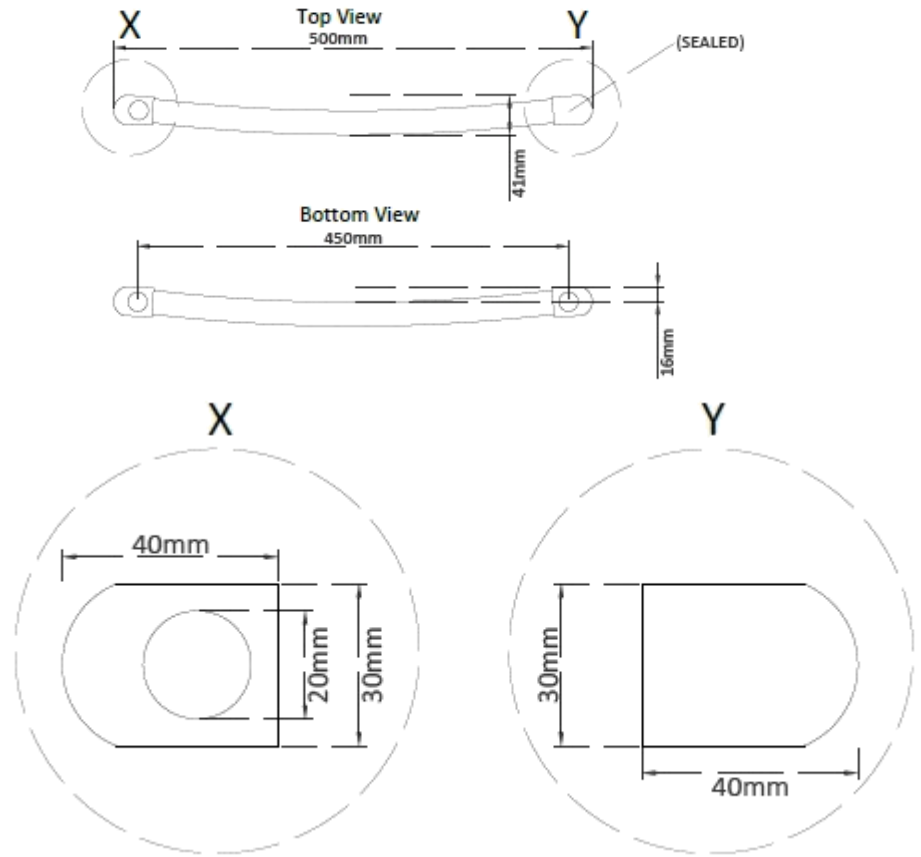

Prestige Radiators Ltd - Unit 2, North Point Business Park, Eggborough, North Yorks, DN14
0JT - 0800 083 0373 - www.cnmonline.co.uk - www.prestigewashrooms.co.uk

Tolerance (mm)	Tubes	Finish	Height (mm)	Width (mm)	Pipe Centres (mm)	Watts	BTU's
±2	23	Chrome	1200	400	350	335	1143
±2	23	Chrome	1200	450	300	371	1266
±2	23	Chrome	1200	500	450	406	1385
±2	23	Chrome	1200	600	500	477	1627
±2	23	Chrome	1200	750	700	584	1992

Product	Code	EAN
1200 x 400 Chrome Curved	PP1200X400CC	
1200 x 450 Chrome Curved	PP1200X450CC	
1200 x 500 Chrome Curved	PP1200X500CC	
1200 x 600 Chrome Curved	PP1200X600CC	
1200 x 750 Chrome Curved	PP1200X750CC	