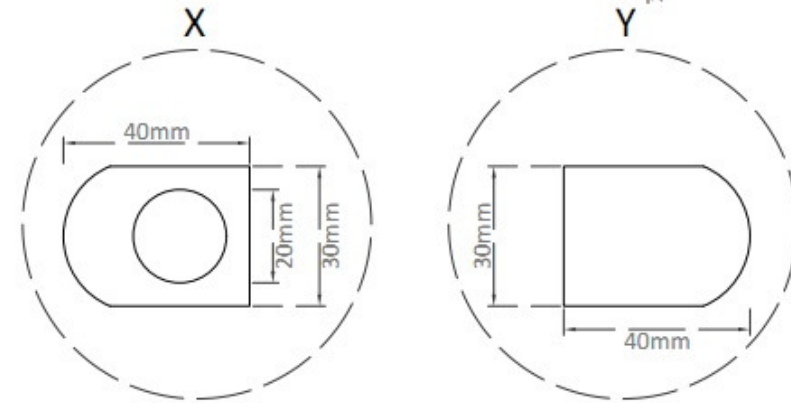

Prestige Radiators Ltd - Unit 2, North Point Business Park, Eggborough, North Yorks, DN14
0JT - 0800 083 0373 - www.cnmonline.co.uk - www.prestigewashrooms.co.uk

6

6

7

13

Tolerance (mm)	Tubes	Finish	Height (mm)	Width (mm)	Pipe Centres (mm)	Watts	BTU's
±2	32	Chrome	1600	400	355	490	1672
±2	32	Chrome	1600	450	405	552	1833
±2	32	Chrome	1600	500	455	613	2092
±2	32	Chrome	1600	600	555	728	2518

Product	Code	EAN
1600 x 400 Chrome Straight	ZTK0016401	
1600 x 450 Chrome Straight	ZTK0016451	
1600 x 500 Chrome Straight	ZTK0016501	
1600 x 600 Chrome Straight	ZTK0016601	