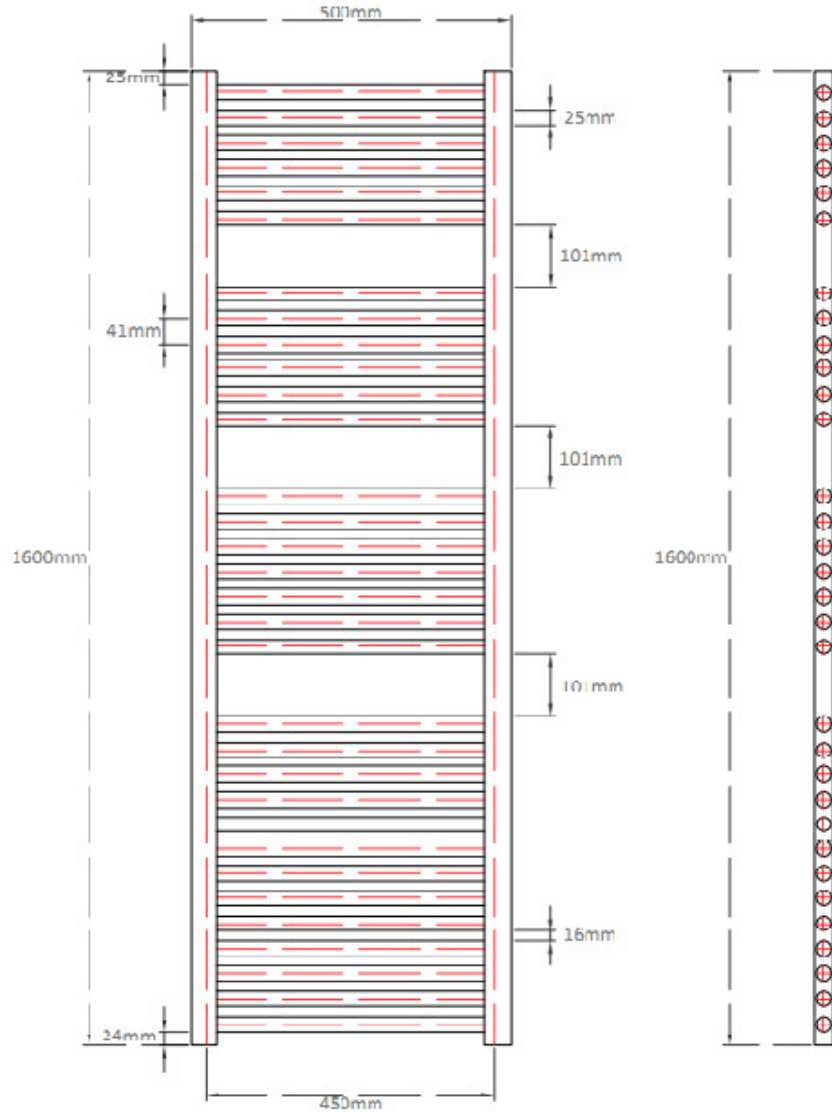

Prestige Radiators Ltd - Unit 2, North Point Business Park, Eggborough, North Yorks, DN14
0JT - 0800 083 0373 - www.cnmonline.co.uk - www.prestigewashrooms.co.uk

6

6

7

13

Tolerance (mm)	Tubes	Finish	Height (mm)	Width (mm)	Pipe Centres (mm)	Watts	BTU's
±2	32	Chrome	1600	400	355	490	1672
±2	32	Chrome	1600	450	405	552	1833
±2	32	Chrome	1600	500	455	613	2092
±2	32	Chrome	1600	600	555	728	2518

Product	Code	EAN
1600 x 400 Chrome Straight	ZTK0016401	
1600 x 450 Chrome Straight	ZTK0016451	
1600 x 500 Chrome Straight	ZTK0016501	
1600 x 600 Chrome Straight	ZTK0016601	