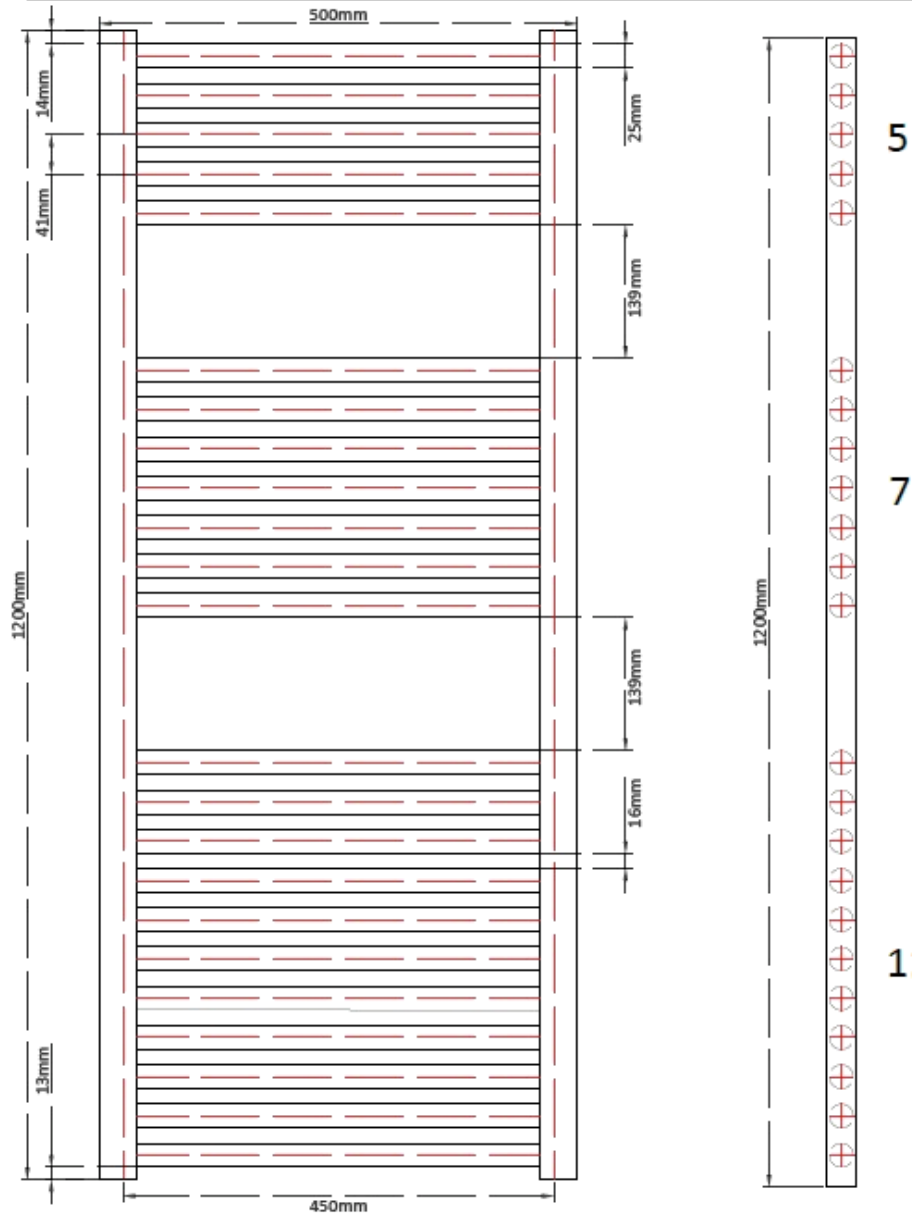

Prestige Radiators Ltd - Unit 2, North Point Business Park, Eggborough, North Yorks, DN14
QJT - 0800 083 0373 - www.cnmonline.co.uk - www.prestigewashrooms.co.uk

Tolerance (mm)	Tubes	Finish	Height (mm)	Width (mm)	Pipe Centres (mm)	Watts	BTU's
±2	23	Chrome	1200	400	350	335	1143
±2	23	Chrome	1200	450	300	371	1266
±2	23	Chrome	1200	500	450	406	1385
±2	23	Chrome	1200	600	500	477	1627
±2	23	Chrome	1200	750	700	584	1992

Product	Code	EAN
1200 x 400 Chrome Straight	PP1200X400CS	
1200 x 450 Chrome Straight	PP1200X450CS	
1200 x 500 Chrome Straight	PP1200X500CS	
1200 x 600 Chrome Straight	PP1200X600CS	
1200 x 750 Chrome Straight	PP1200X750CS	