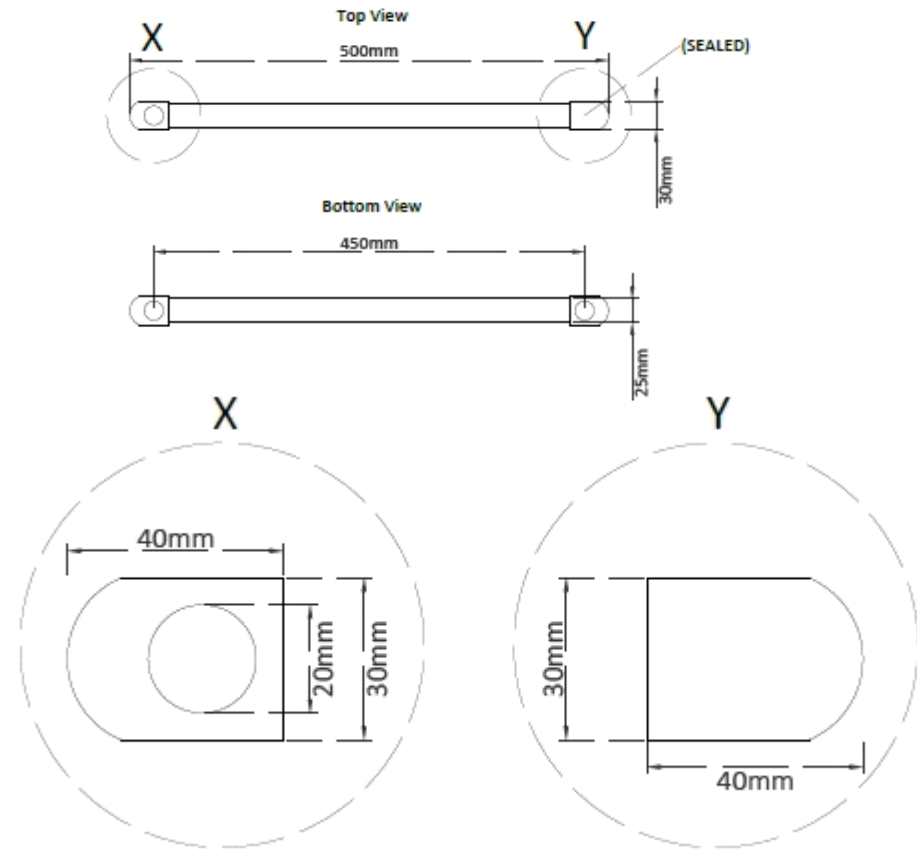

Prestige Radiators Ltd - Unit 2, North Point Business Park, Eggborough, North Yorks, DN14
QJT - 0800 083 0373 - www.cnmonline.co.uk - www.prestigewashrooms.co.uk

Tolerance (mm)	Tubes	Finish	Height (mm)	Width (mm)	Pipe Centres (mm)	Watts	BTU's
±2	23	Chrome	1200	400	350	335	1143
±2	23	Chrome	1200	450	300	371	1266
±2	23	Chrome	1200	500	450	406	1385
±2	23	Chrome	1200	600	500	477	1627
±2	23	Chrome	1200	750	700	584	1992

Product	Code	EAN
1200 x 400 Chrome Straight	PP1200X400CS	
1200 x 450 Chrome Straight	PP1200X450CS	
1200 x 500 Chrome Straight	PP1200X500CS	
1200 x 600 Chrome Straight	PP1200X600CS	
1200 x 750 Chrome Straight	PP1200X750CS	