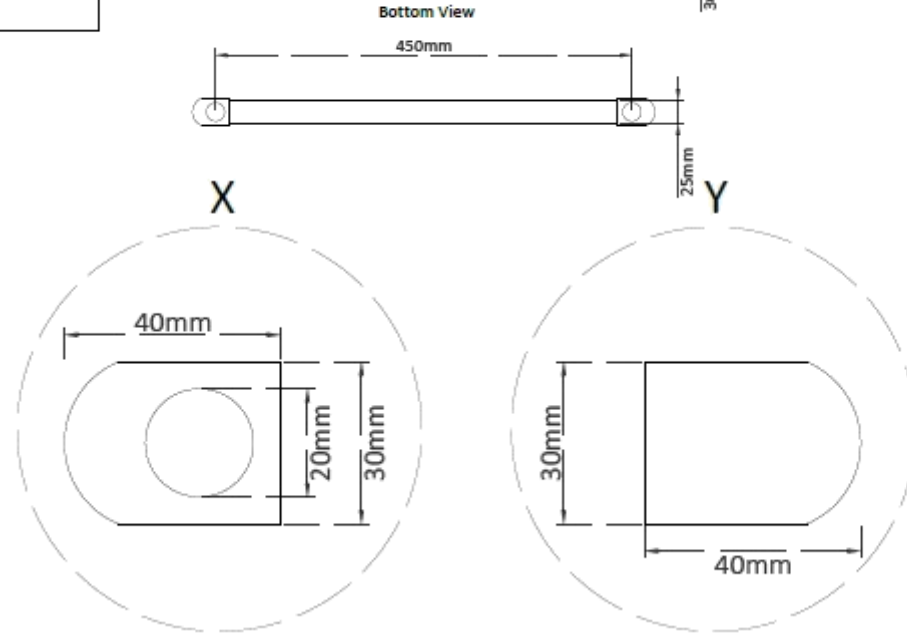

Prestige Radiators Ltd - Unit 2, North Point Business Park, Eggborough, North Yorks, DN14 0JT - 0800 083 0373 - www.cnmonline.co.uk - www.prestigewashrooms.co.uk

6

7

9

Tolerance (mm)	Tubes	Finish	Height (mm)	Width (mm)	Pipe Centres (mm)	Watts	BTU's
±2	37	White	1800	400	350	692	2361
±2	37	White	1800	450	300	778	2654
±2	37	White	1800	500	450	864	2948
±2	37	White	1800	600	500	1037	3538

15

Product	Code	EAN
1800 x 400 White Straight	PP1800X400WS	
1800 x 450 White Straight	PP1800X450WS	
1800 x 500 White Straight	PP1800X500WS	
1800 x 600 White Straight	PP1800X600WS	