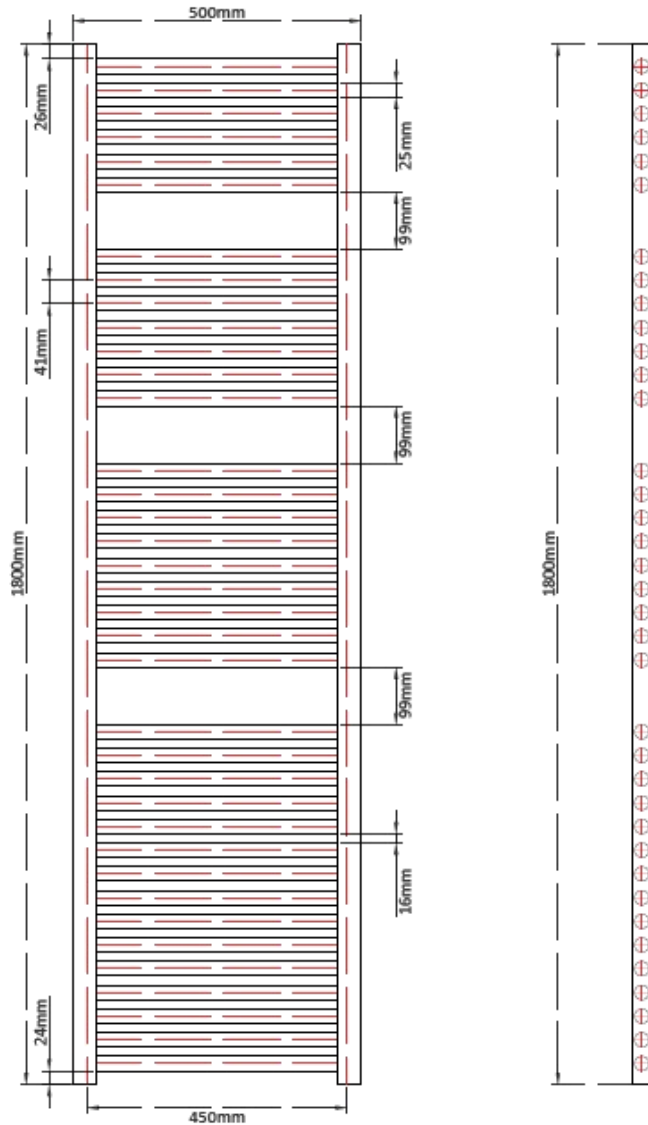

Prestige Radiators Ltd - Unit 2, North Point Business Park, Eggborough, North Yorks, DN14 0JT - 0800 083 0373 - www.cnmonline.co.uk - www.prestigewashrooms.co.uk

6

7

9

Tolerance (mm)	Tubes	Finish	Height (mm)	Width (mm)	Pipe Centres (mm)	Watts	BTU's
±2	37	White	1800	400	350	692	2361
±2	37	White	1800	450	300	778	2654
±2	37	White	1800	500	450	864	2948
±2	37	White	1800	600	500	1037	3538

15

Product	Code	EAN
1800 x 400 White Straight	PP1800X400WS	
1800 x 450 White Straight	PP1800X450WS	
1800 x 500 White Straight	PP1800X500WS	
1800 x 600 White Straight	PP1800X600WS	