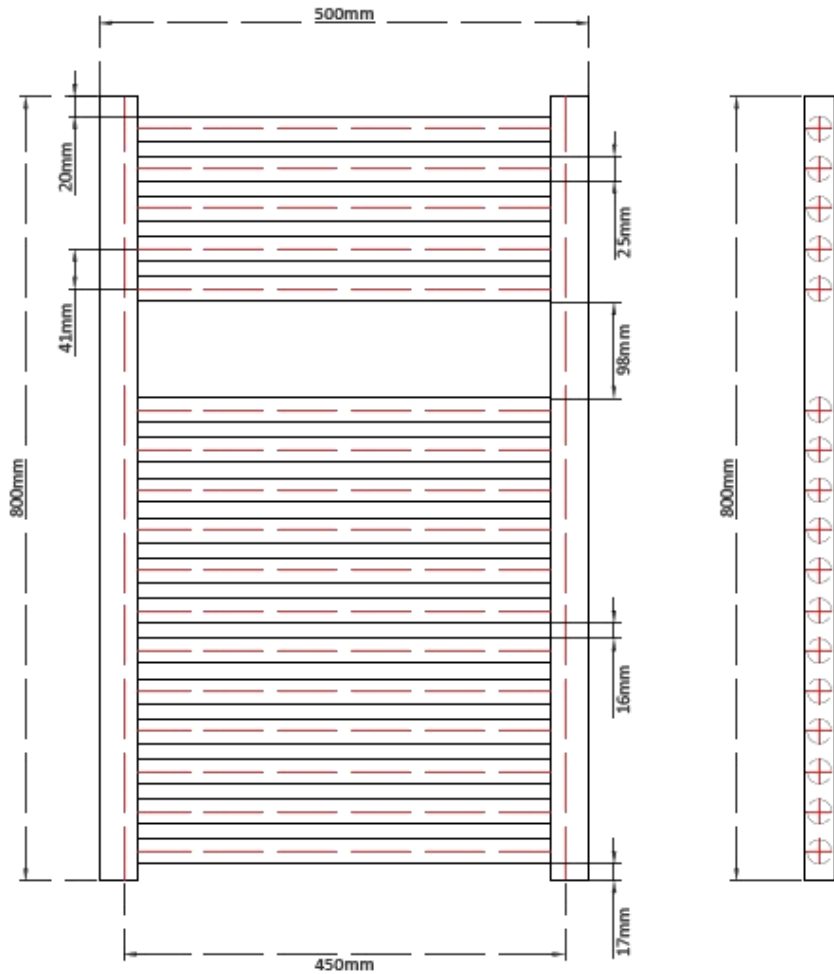

Prestige Radiators Ltd - Unit 2, North Point Business Park, Eggborough, North Yorks, DN14
0JT - 0800 083 0373 - www.cnmonline.co.uk - www.prestigewashrooms.co.uk

5

12

Tolerance (mm)	Tubes	Finish	Height (mm)	Width (mm)	Pipe Centres (mm)	Watts	BTU's
±2	17	White	800	400	350	361	1232
±2	17	White	800	450	400	400	1364
±2	17	White	800	500	450	439	1497
±2	17	White	800	600	550	518	1767

Product	Code	EAN
800 x 400 White Straight	PP800X400WS	
800 x 450 White Straight	PP800X450WS	
800 x 500 White Straight	PP800X500WS	
800 x 600 White Straight	PP800X600WS	