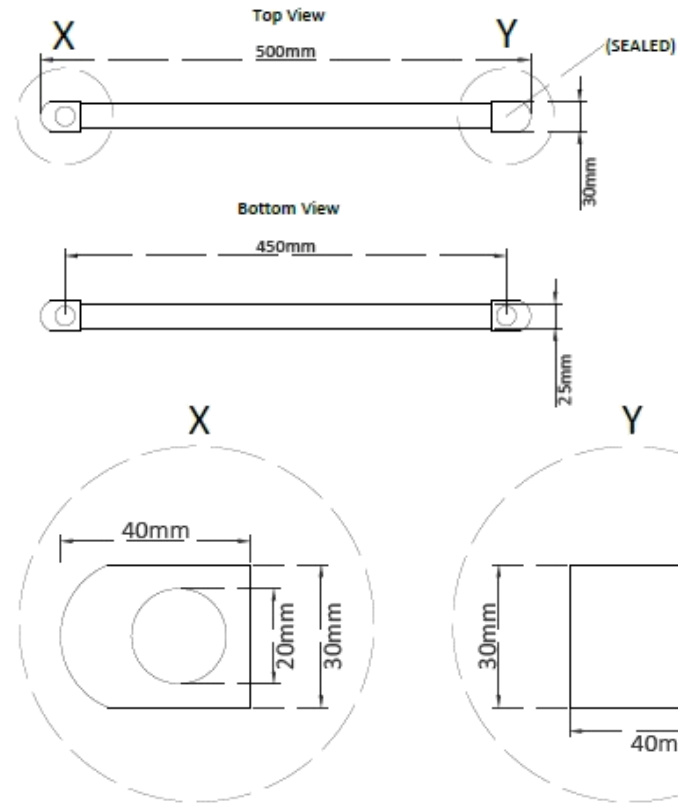

Prestige Radiators Ltd - Unit 2, North Point Business Park, Eggborough, North Yorks, DN14
0JT - 0800 083 0373 - www.cnmonline.co.uk - www.prestigewashrooms.co.uk

5

12

Tolerance (mm)	Tubes	Finish	Height (mm)	Width (mm)	Pipe Centres (mm)	Watts	BTU's
±2	17	White	800	400	350	361	1232
±2	17	White	800	450	400	400	1364
±2	17	White	800	500	450	439	1497
±2	17	White	800	600	550	518	1767

Product	Code	EAN
800 x 400 White Straight	PP800X400WS	
800 x 450 White Straight	PP800X450WS	
800 x 500 White Straight	PP800X500WS	
800 x 600 White Straight	PP800X600WS	